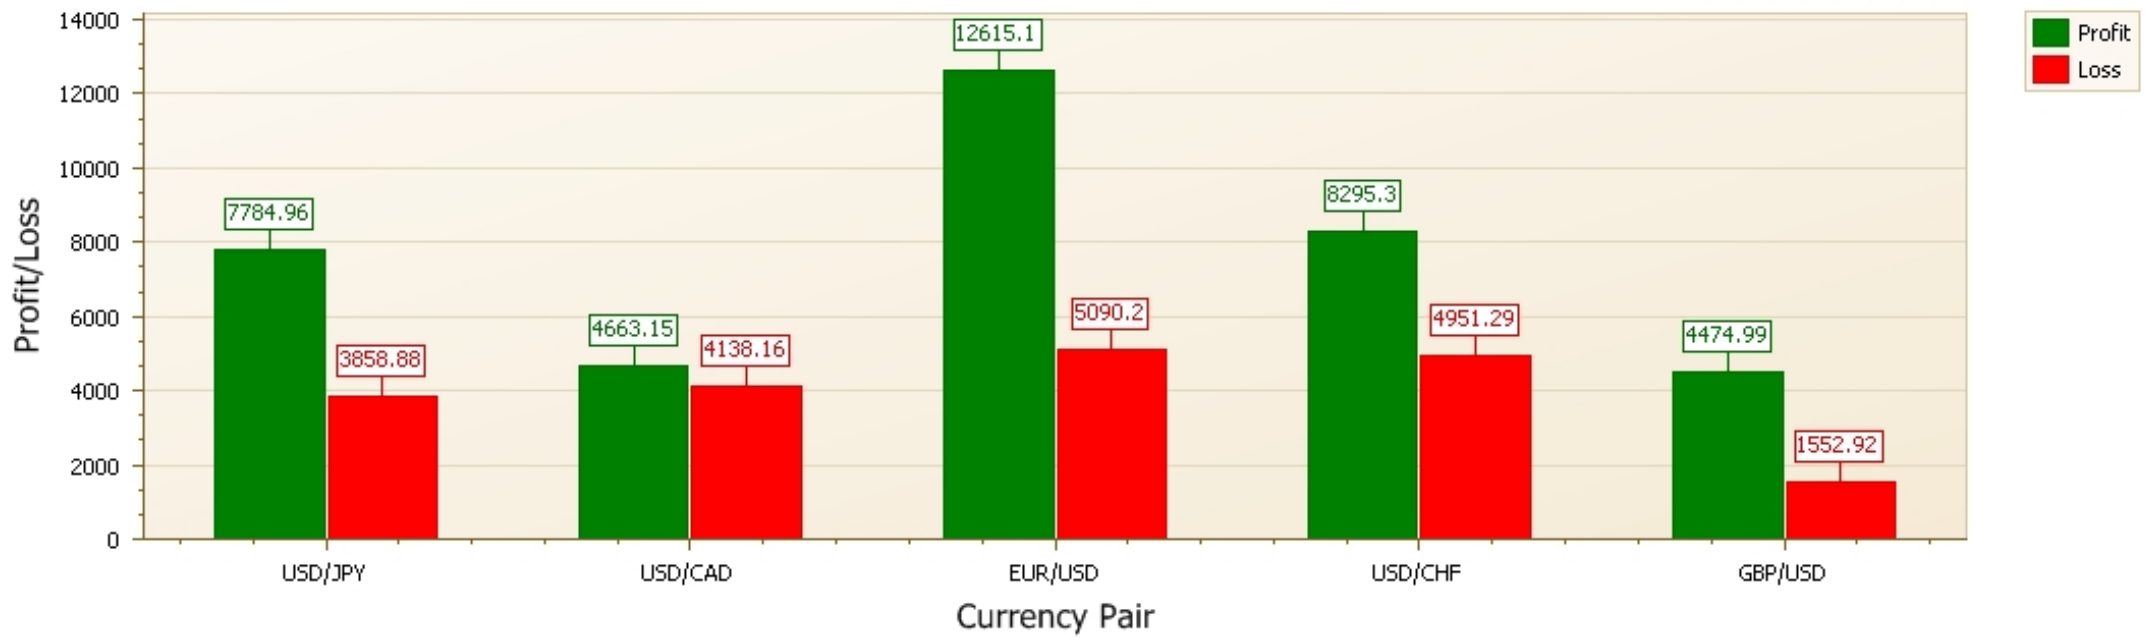

Profit/Loss

Press Shift/Alt to Zoom In/Out

Press Shift/Alt to Zoom In/Out