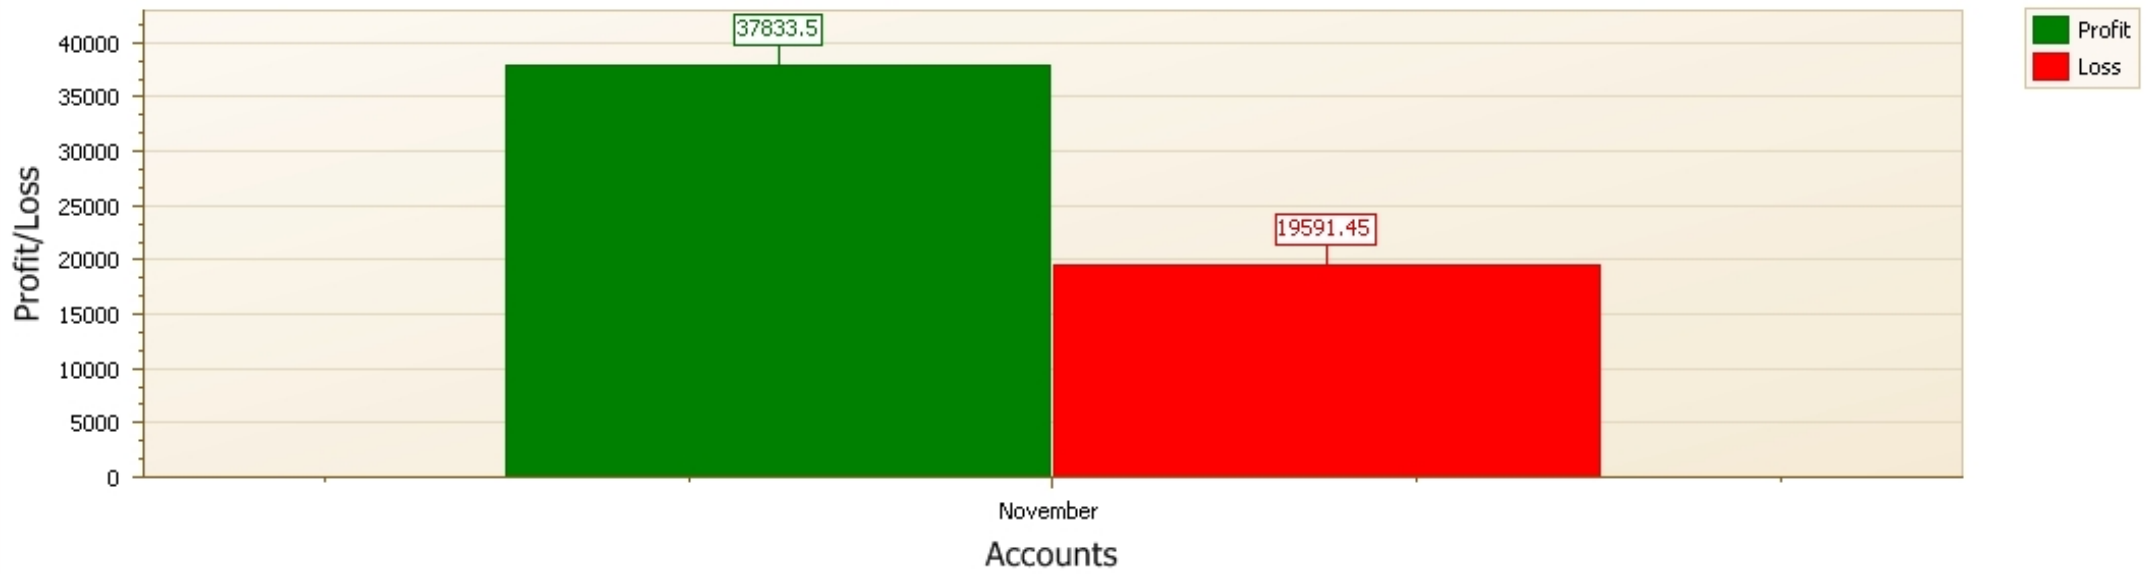

Profit/Loss

Press Shift/Alt to Zoom In/Out

Press Shift/Alt to Zoom In/Out