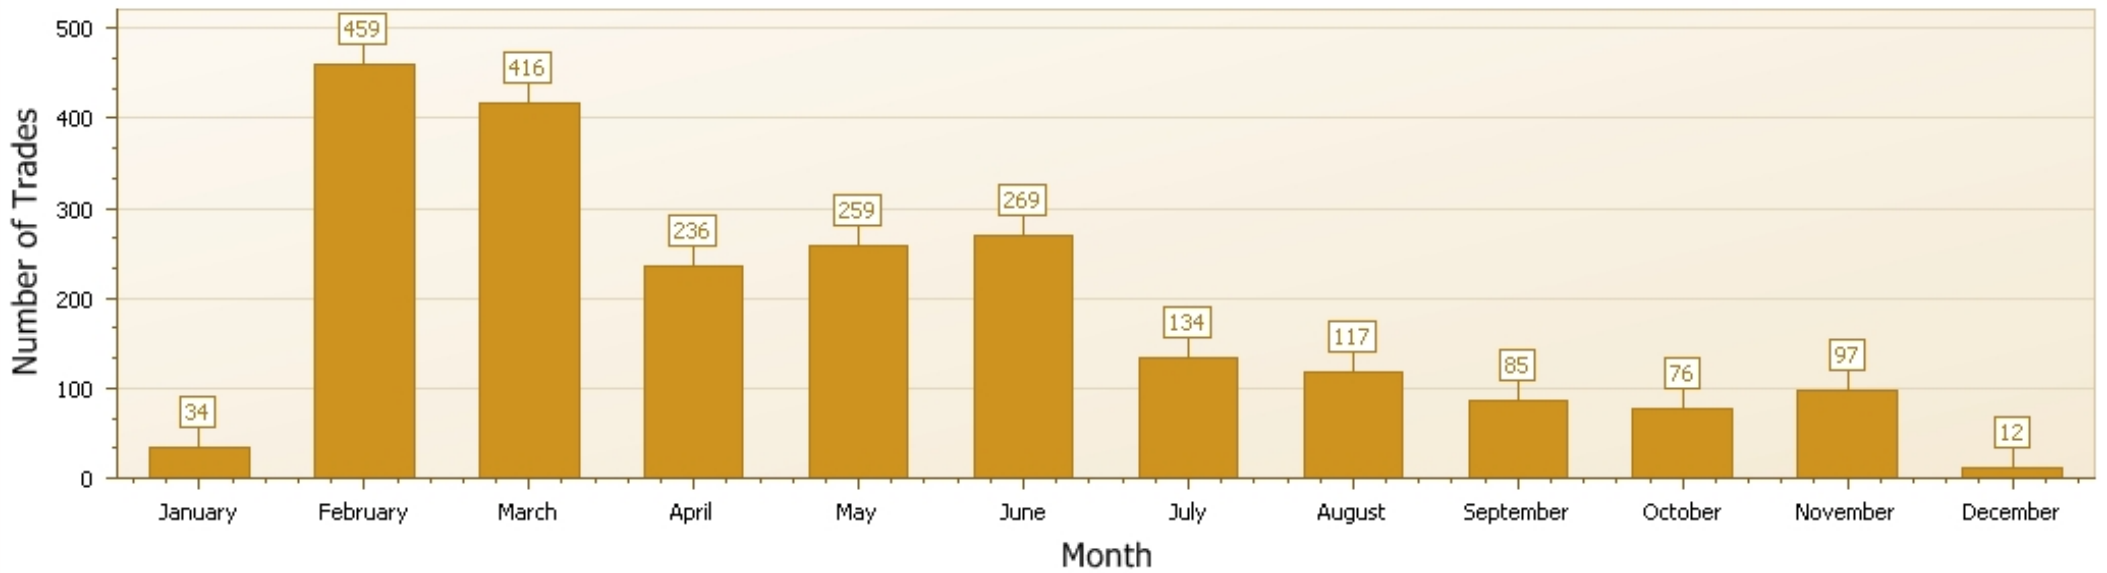

### Pips by Month of Year

Press Shift/Alt to Zoom In/Out

### Number of Trades by Month of Year

Press Shift/Alt to Zoom In/Out