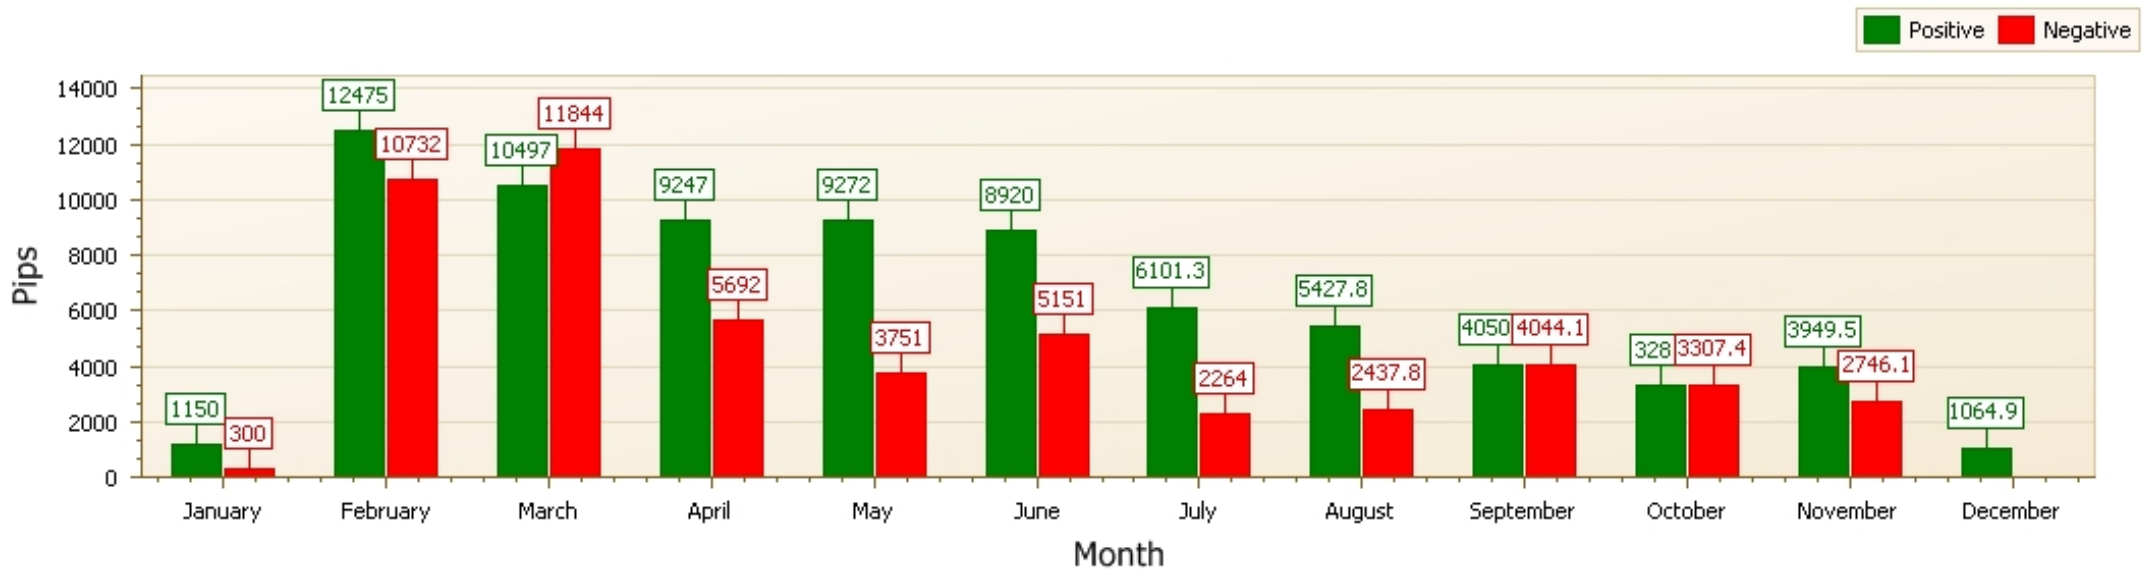

### Pips by Month of Year

Press Shift/Alt to Zoom In/Out

### Number of Trades by Month of Year

Press Shift/Alt to Zoom In/Out