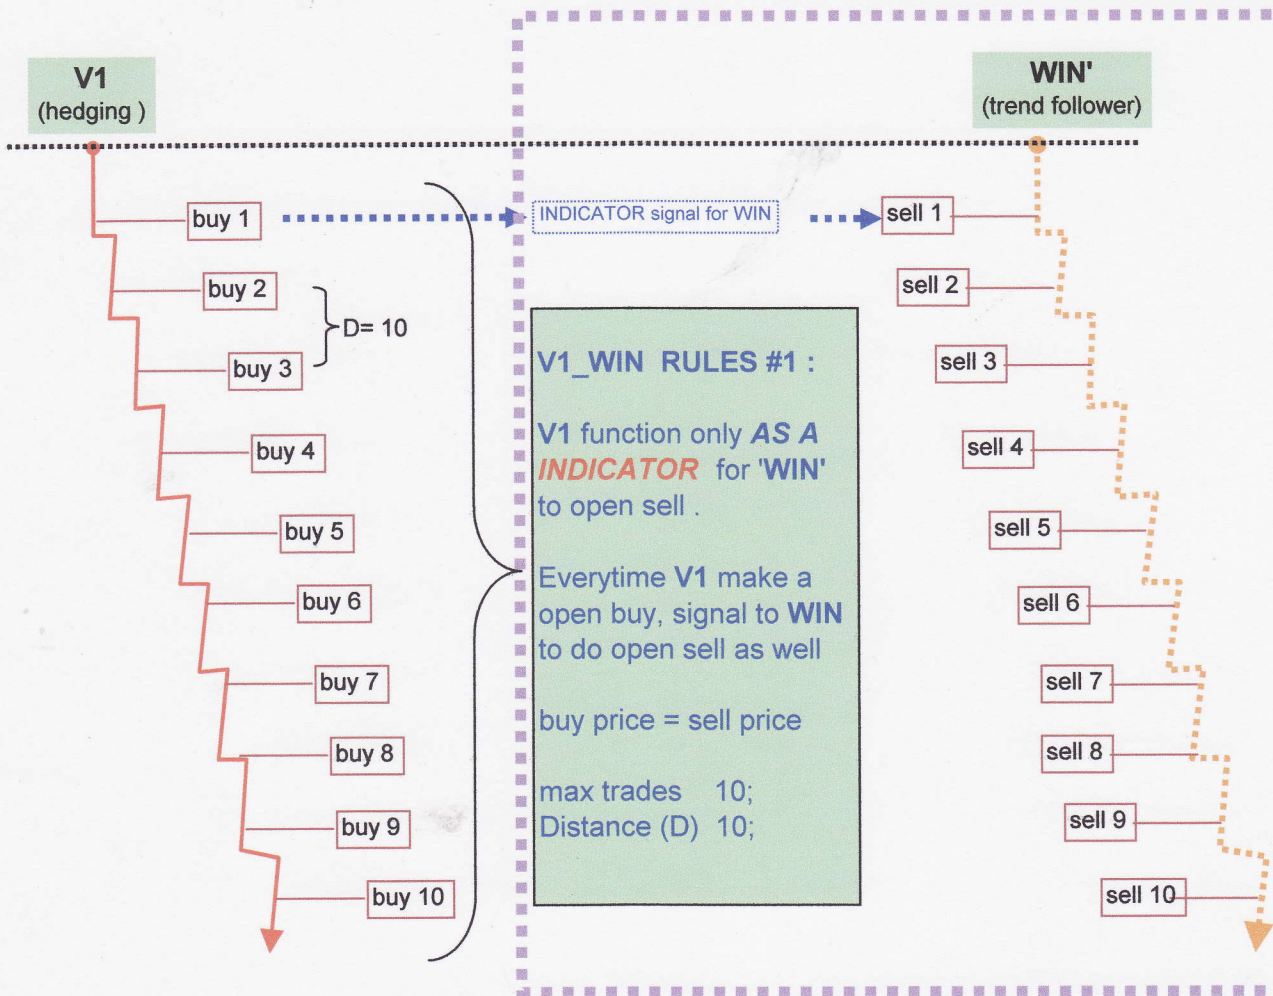

1) TURN HEDGING SYSTEM TO HUGE PROFIT SYSTEM (V1 ==> V1_WIN)

2) TURN HEDGING SYSTEM TO HUGE PROFIT SYSTEM (V1 ==> V1_WIN)