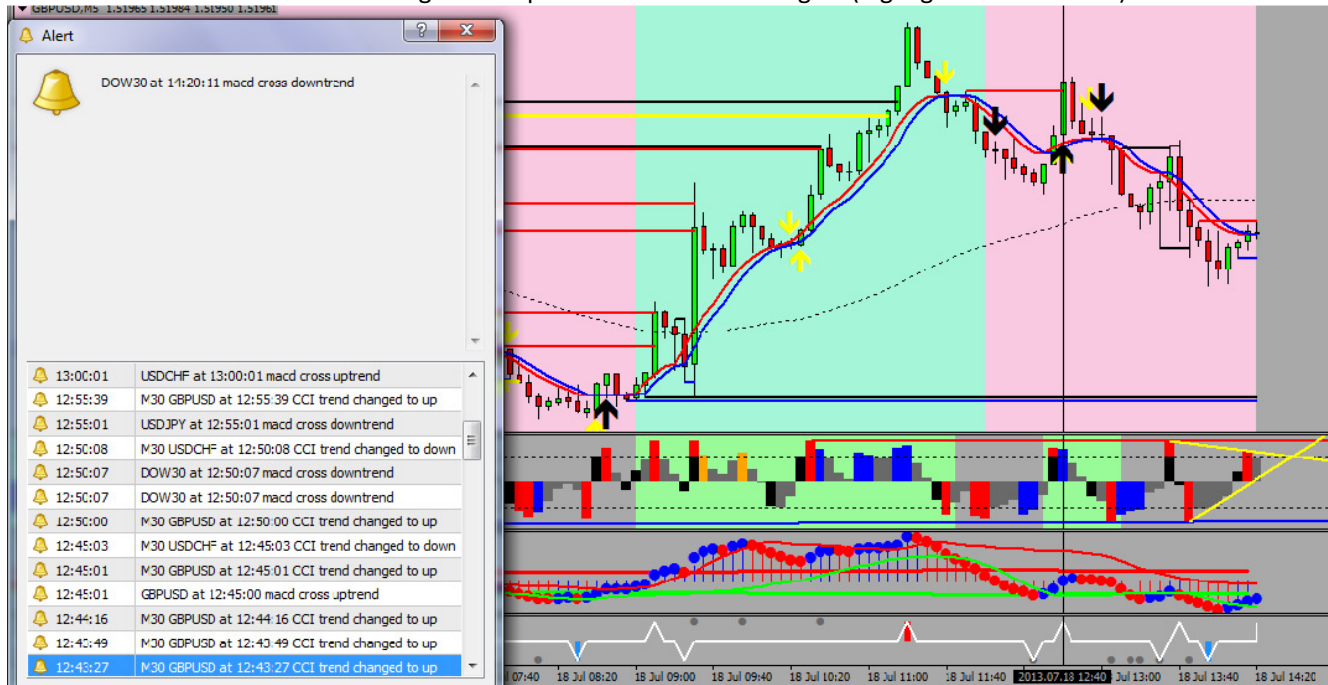

This vertical is where the colour changed in response to the alert box signal (highlighted at 12.43hrs).

This second vertical is where the alert box signal, 5 mins later, confirmed the up move (highlighted at 12.55 hrs) but the colour changed back to a down-move – but NO signal in the alert box.

This third vertical is where the alert box signal, a further 5 mins later, confirmed the up move (highlighted at 13.00hrs) but the colour changed back to a down-move – but NO signal in the alert box.